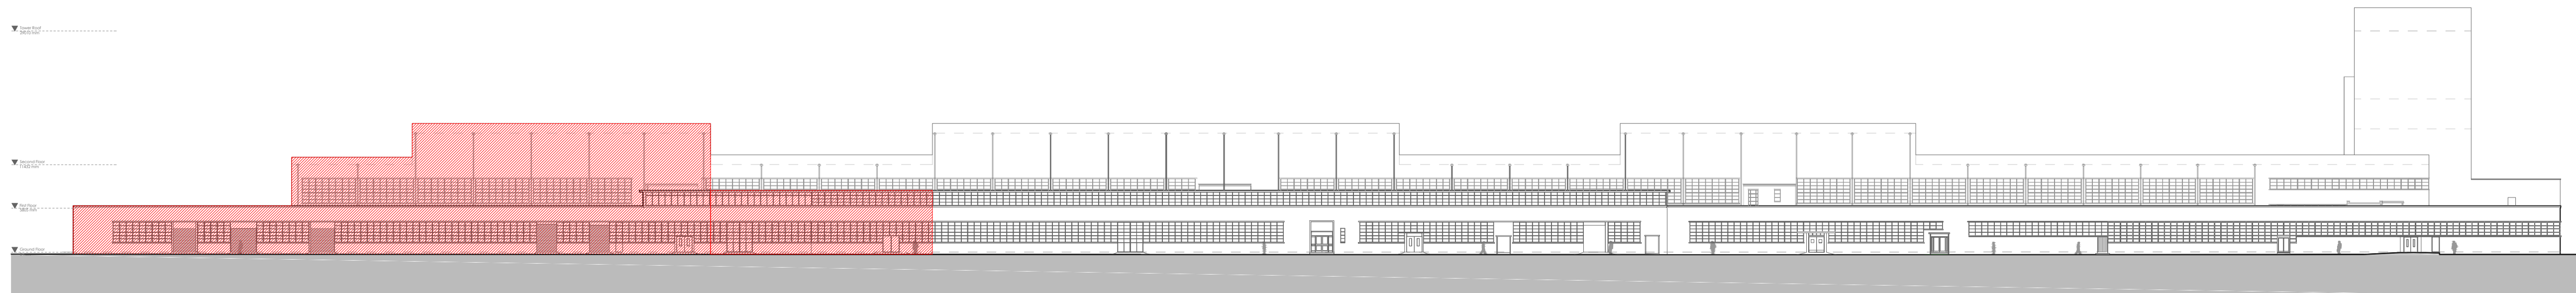

South West Elevation

Project
**Mamhilad
Pontypool**
Drawing Title
**Demolition
Elevations**
Date 08.07.2016 Scale 1:500@A1 Drawn by BRD Check by TM
Project No 26083 Drawing No DEM_10 Revision -