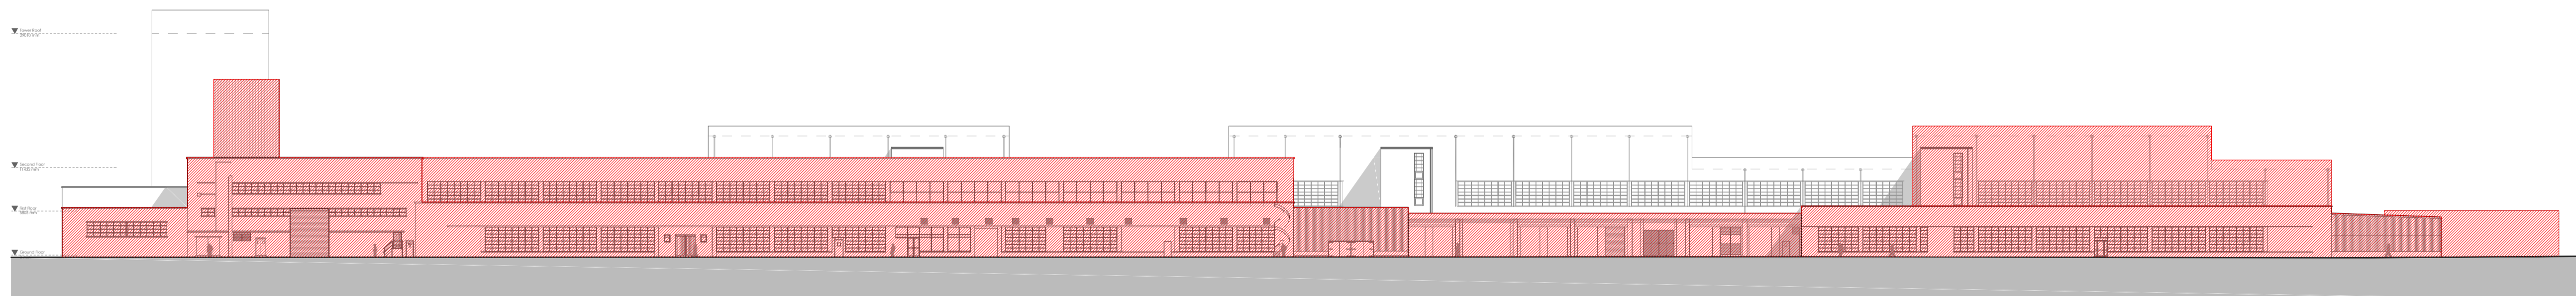

North East Elevation

KEY
To be demolished