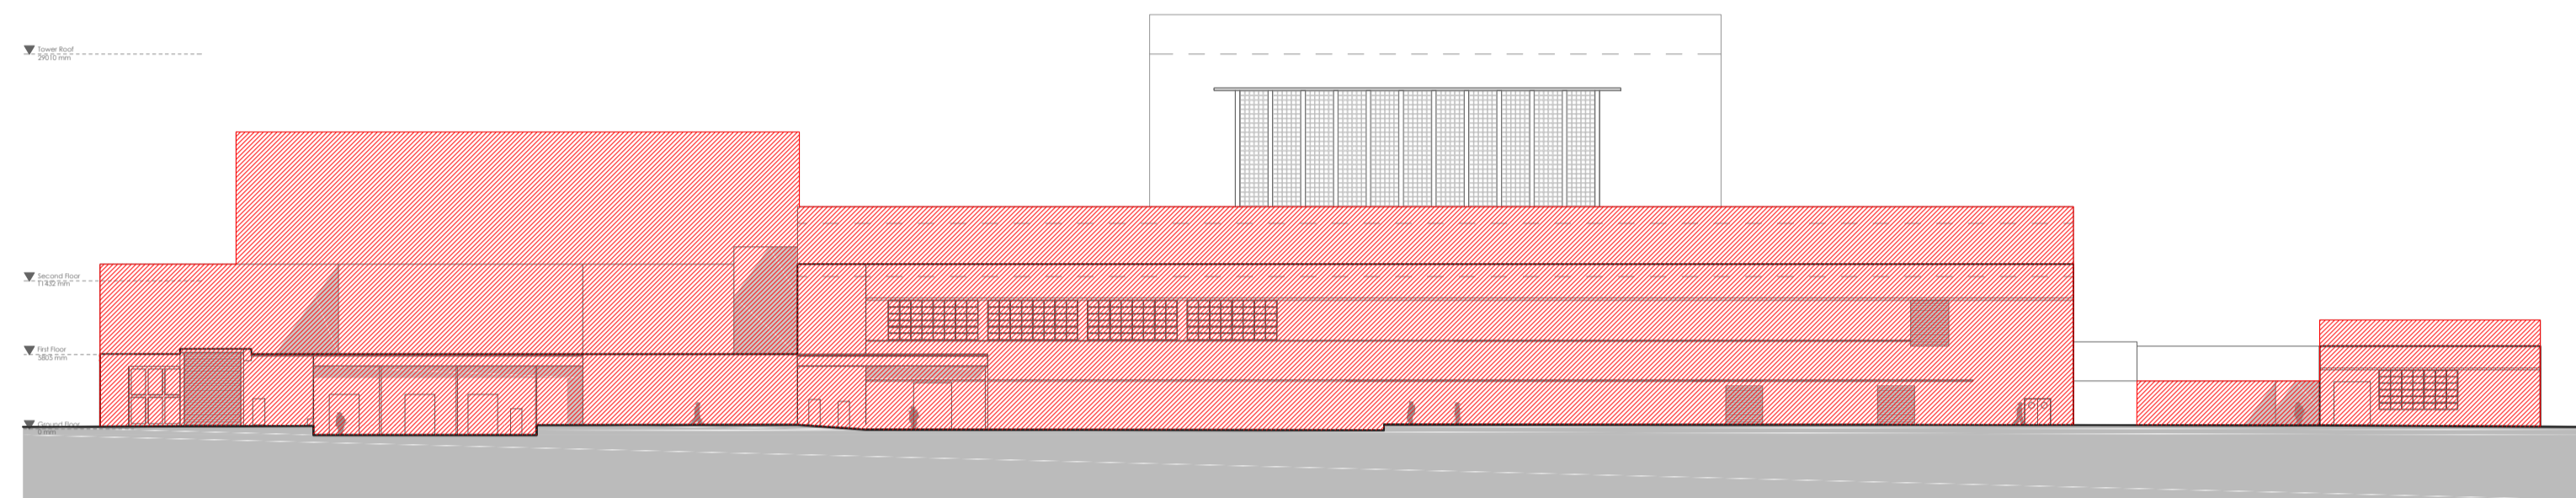

North West Elevation